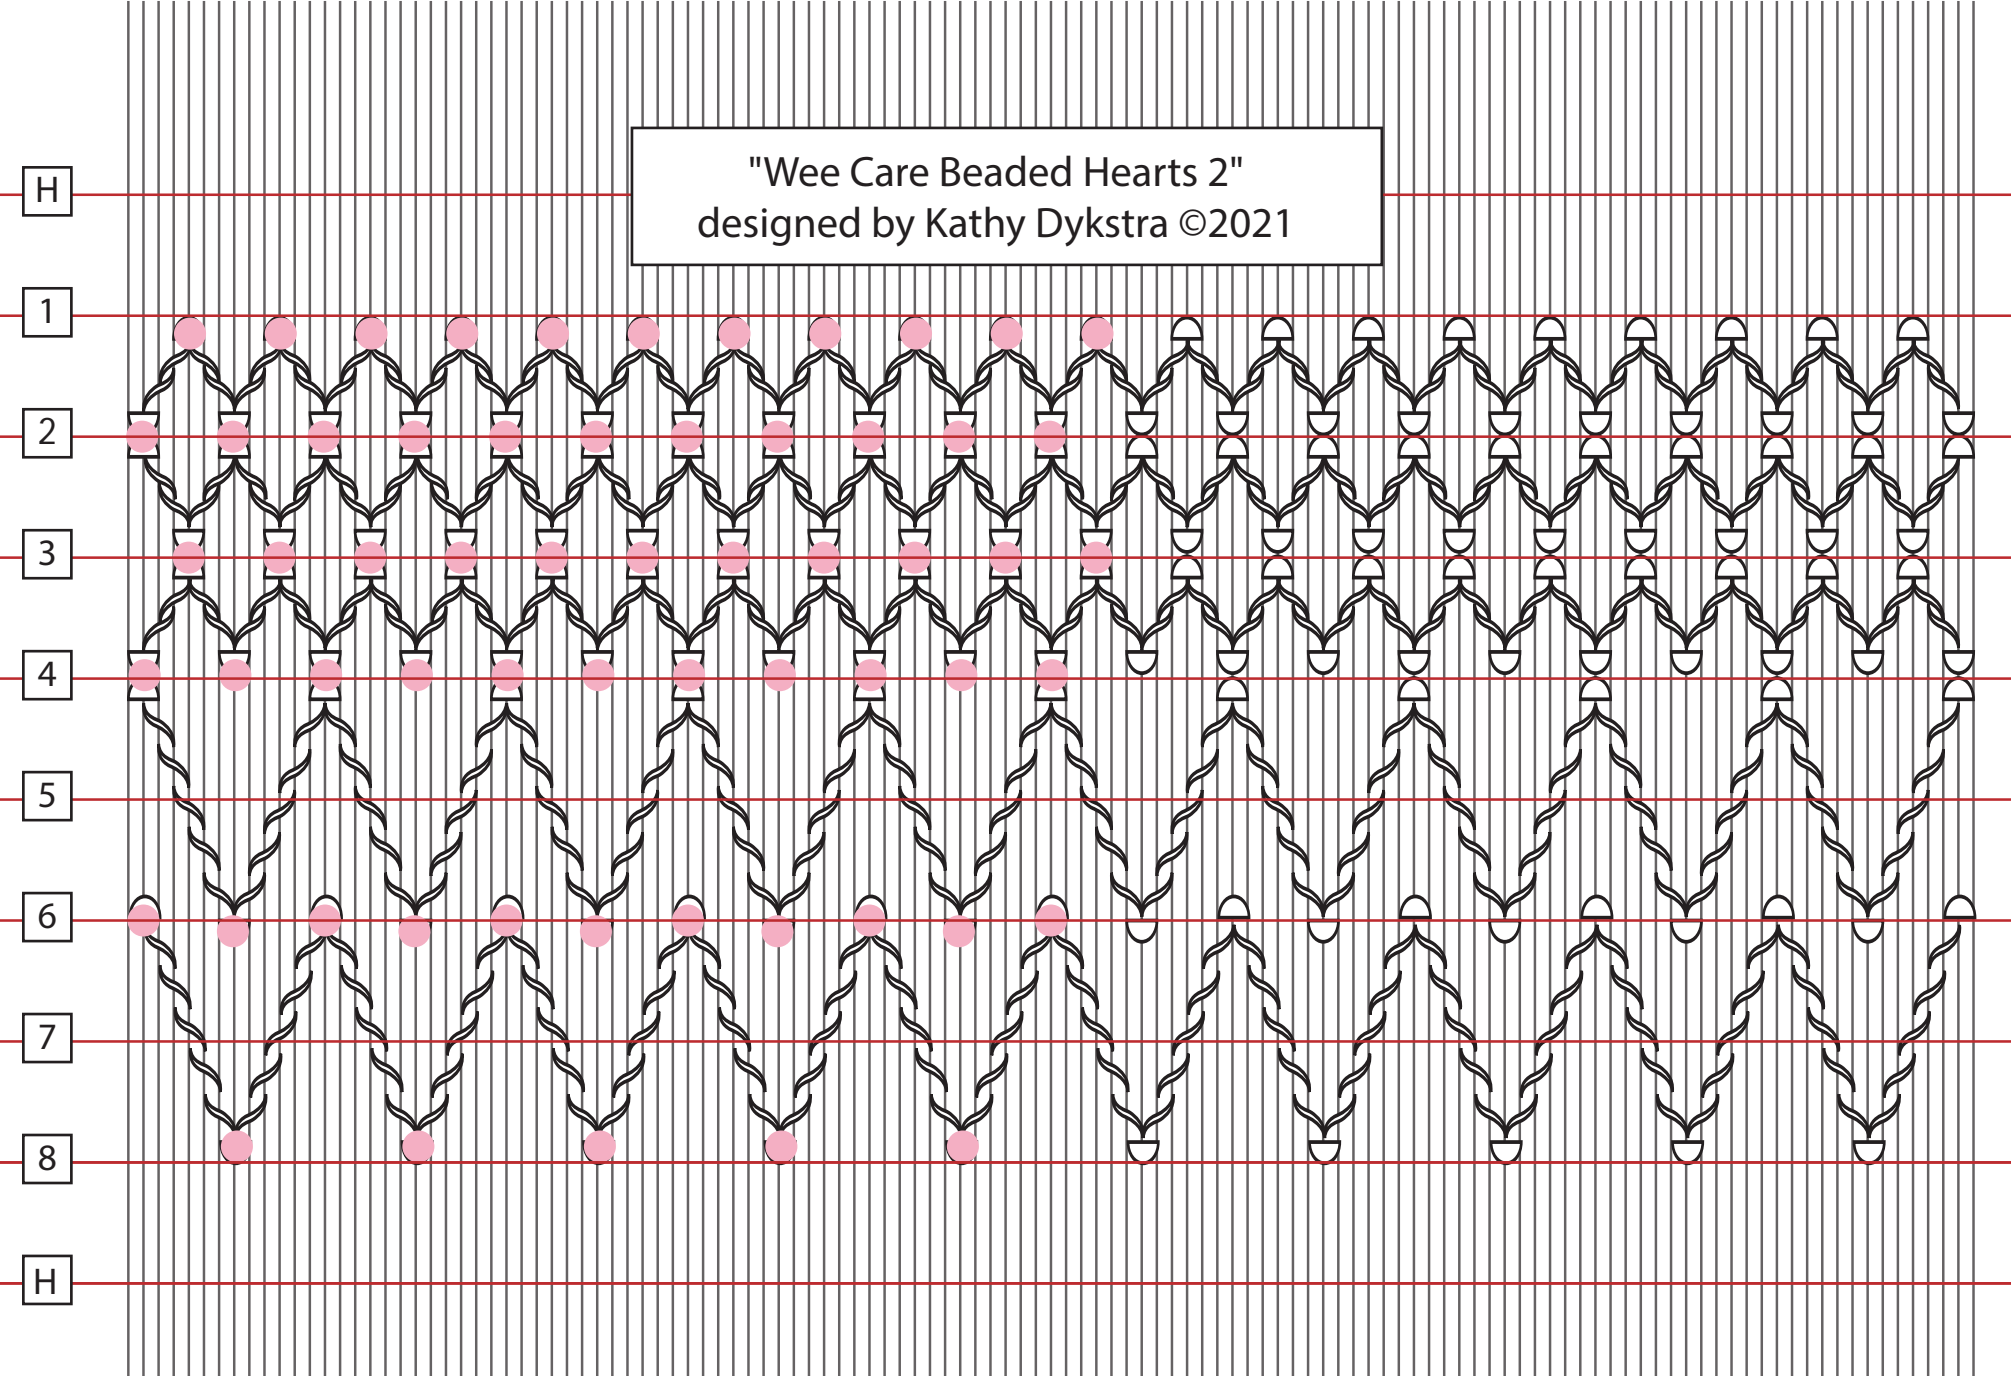

"Wee Care Beaded Hearts 2"  
designed by Kathy Dykstra ©2021

Rows are half-spaces